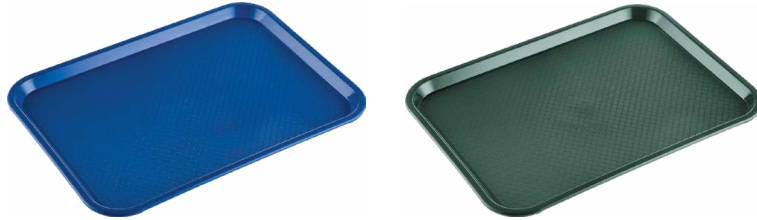

DSPT Series

Fast Food/Cafeteria Tray

- Lightweight yet durable plastic construction ideal for fast-paced dining occasions
- Skid-resistant surface for safe transporting

Item	Description	Color	UOM	Case
DSPT-1216R	16" x 12"	Red	Each	12/48
DSPT-1216K	16" x 12"	Black	Each	12/48
DSPT-1216OR	16" x 12"	Orange	Each	12/48
DSPT-1216B	16" x 12"	Blue	Each	12/48
DSPT-1216G	16" x 12"	Green	Each	12/48
DSPT-1418R	18" x 14"	Red	Each	12/48
DSPT-1418K	18" x 14"	Black	Each	12/48
DSPT-1418OR	18" x 14"	Orange	Each	12/48
DSPT-1418B	18" x 14"	Blue	Each	12/48
DSPT-1418G	18" x 14"	Green	Each	12/48

FGT & PDT Series

Non-Slip Fiberglass Tray

- High-impact fiberglass construction and reinforced rim for enhanced durability
- Stain- and odor-resistant surface perfect for daily use
- NSF listed

Item	Description	Color	UOM	Case
FGTR-11BK	11", Round	Black	Each	12
FGTR-11BN	11", Round	Brown	Each	12
FGTR-14BK	14", Round	Black	Each	12
FGTR-14BN	14", Round	Brown	Each	12
FGTR-16BK	16", Round	Black	Each	12
FGTR-16BN	16", Round	Brown	Each	12
FGTD-1216BK	16 x 12", Rect.	Black	Each	12
FGTD-1216BN	16 x 12", Rect.	Brown	Each	12
FGTD-1418BK	18 x 14", Rect.	Black	Each	12
FGTD-1418BN	18 x 14", Rect.	Brown	Each	12
FGTD-1520BK	20 x 15", Rect.	Black	Each	12
FGTD-1520BN	20 x 15", Rect.	Brown	Each	12
FGTO-2722BK	27 x 22", Oval	Black	Each	6
FGTO-2722BN	27 x 22", Oval	Brown	Each	6

Super Plastic Tray

- NSF listed

Item	Description	Color	UOM	Case
PDTR-11BK	11", Round	Black	Each	12
PDTR-11BN	11", Round	Brown	Each	12
PDTR-14BK	14", Round	Black	Each	12
PDTR-14BN	14", Round	Brown	Each	12
PDTR-16BK	16", Round	Black	Each	12
PDTR-16BN	16", Round	Brown	Each	12
PDTD-1418BK	18" x 14", Rect.	Black	Each	12
PDTD-1418BN	18" x 14", Rect.	Brown	Each	12
PDTO-2722BK	27" x 22", Oval	Black	Each	6
PDTO-2722BN	27" x 22", Oval	Brown	Each	6